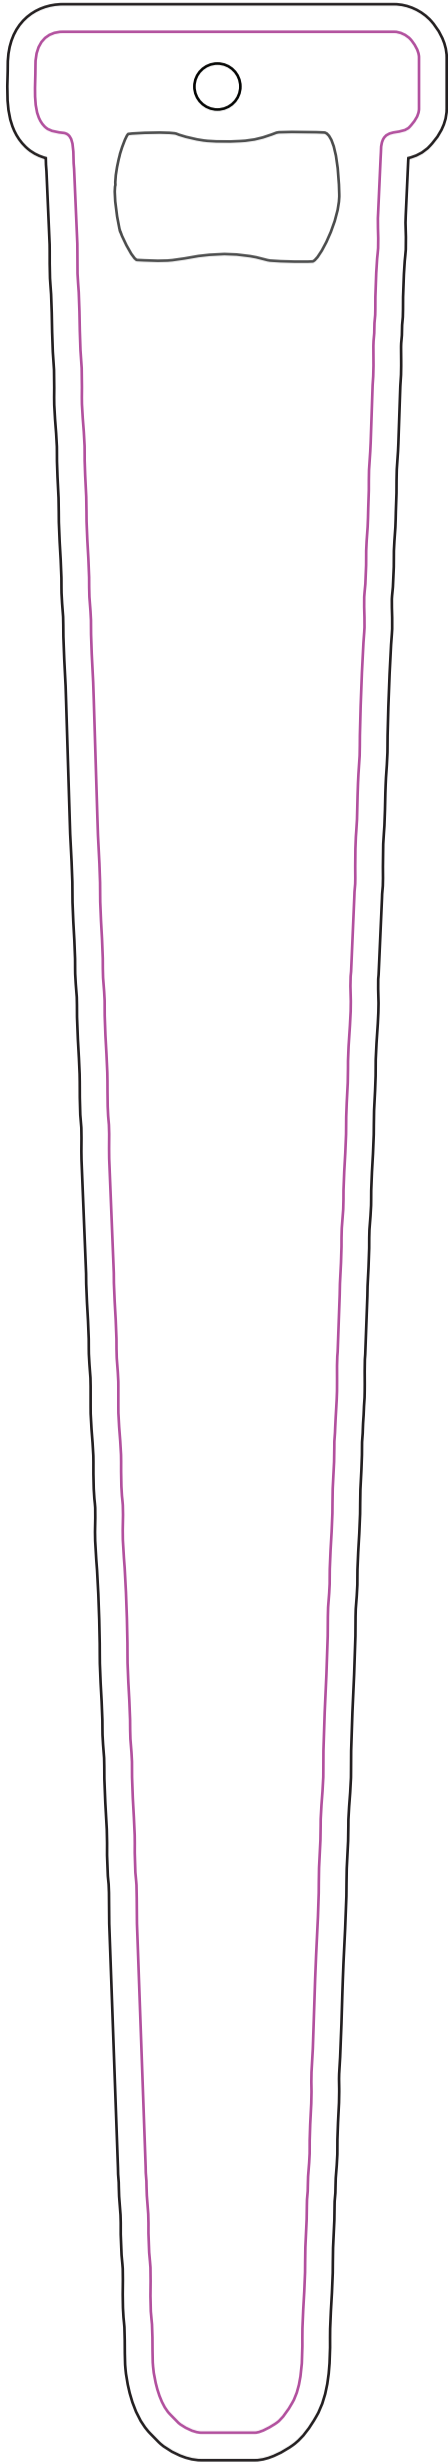

SEED DEPTH INDICATOR PROOF

SIDE 1

SIDE 2

I-12SDI 12" x 1.75"

14 Gauge Powder Coated Steel

Base Coat: WHITE with Metallic Glitter (Sparkle) Finish

Quantity: