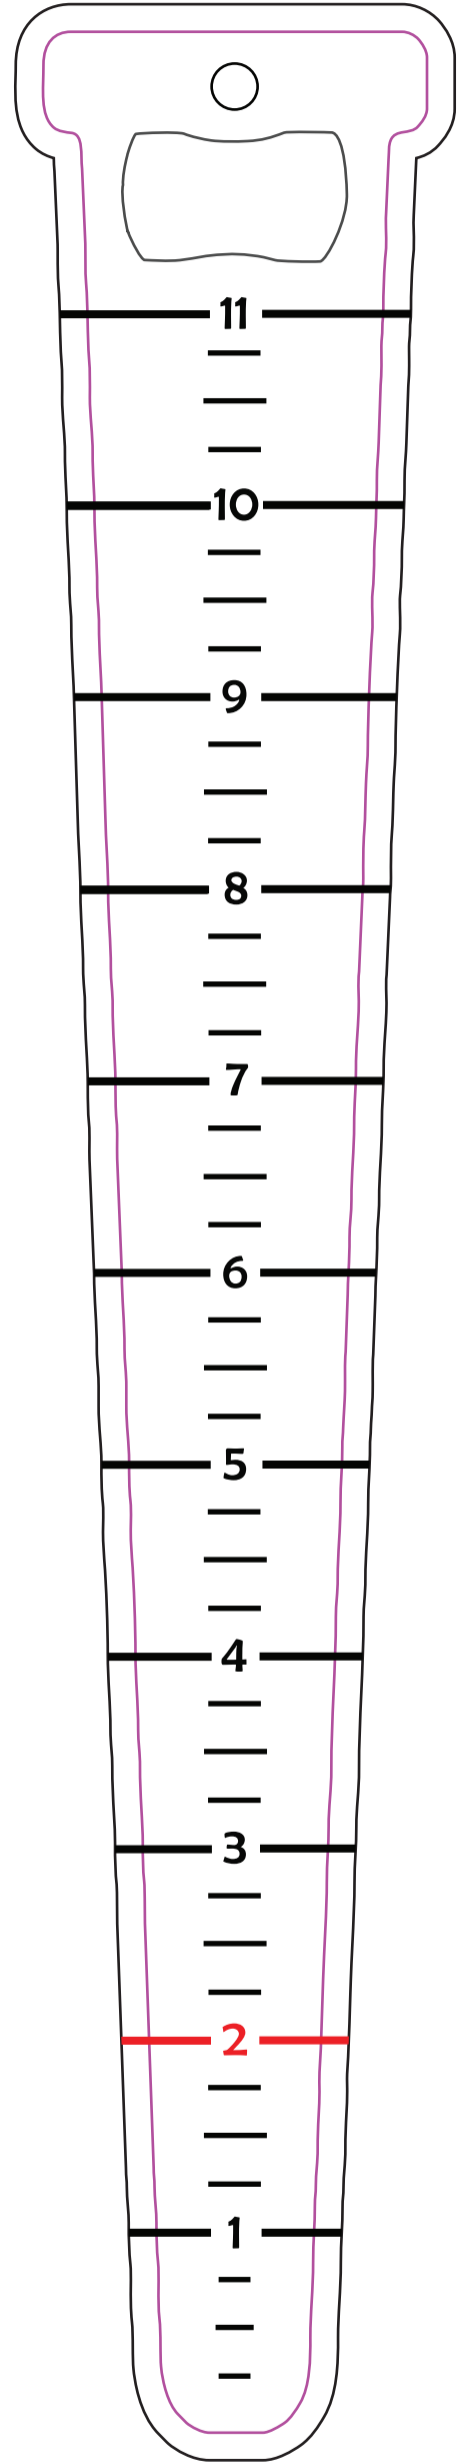

SEED DEPTH INDICATOR PROOF

SIDE 1

SIDE 2

I-12SDI 12" x 1.75"

14 Gauge Powder Coated Steel

Base Coat: WHITE with Metallic Glitter (Sparkle) Finish

Quantity: