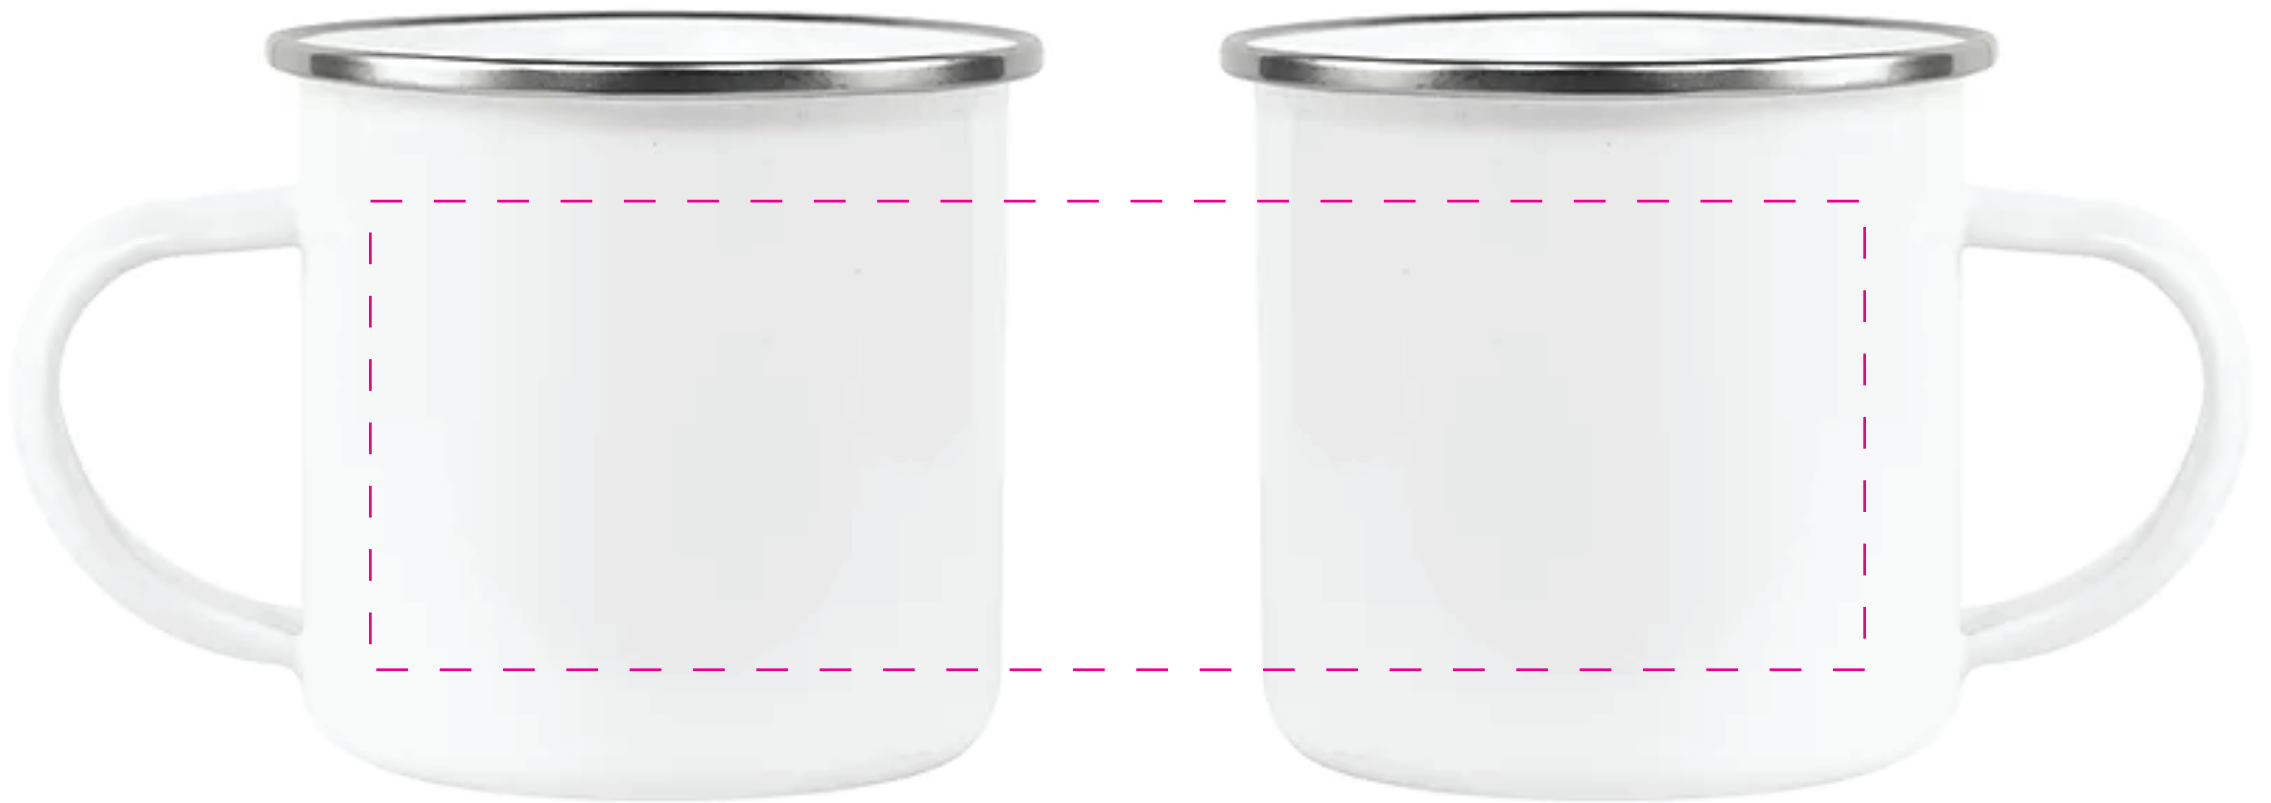

ENAMEL MUGS

D-ENAMC12 12 oz. White Enamel Mug
4 Colour Process imprint Both sides
Stainless Steel Rim
Quantity: