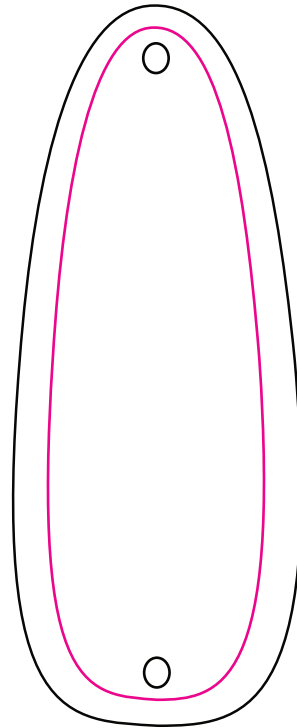

# CASTING SPOON

**FRONT**

**BACK**

**F-FL34 3.5" 3/4 oz.**

**14 Gauge Powder Coated Steel**

**Base Coat: WHITE with Metallic Glitter Sparkle**

**Hook Color: Silver or Red**

**Quantity: TBD**