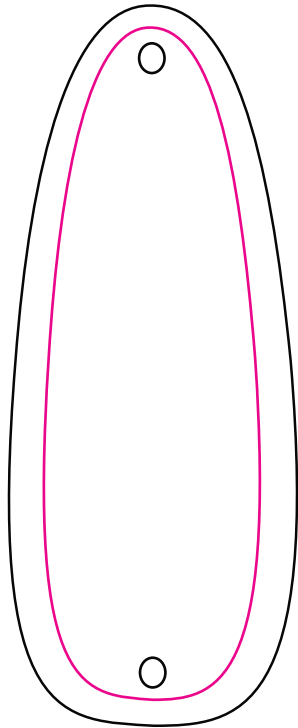

# CASTING SPOON

**FRONT**

**BACK**

**F-FL34 3.5" 3/4 oz.**

**14 Gauge Powder Coated Steel**

**Base Coat: WHITE with Metallic Glitter Sparkle**

**Hook Color: Silver or Red**

**Quantity: TBD**