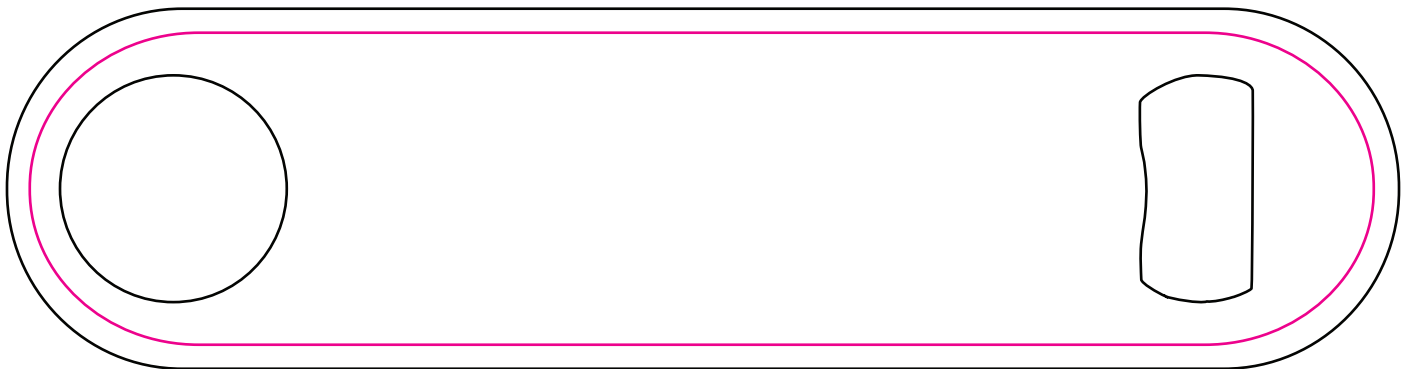

BOTTLE OPENER PROOF

SIDE 1

SIDE 2

T-SSLBO 7" x 1.625"

14 Gauge Powder Coated Steel

Base Coat: WHITE with Metallic Glitter (Sparkle) Finish

Quantity: