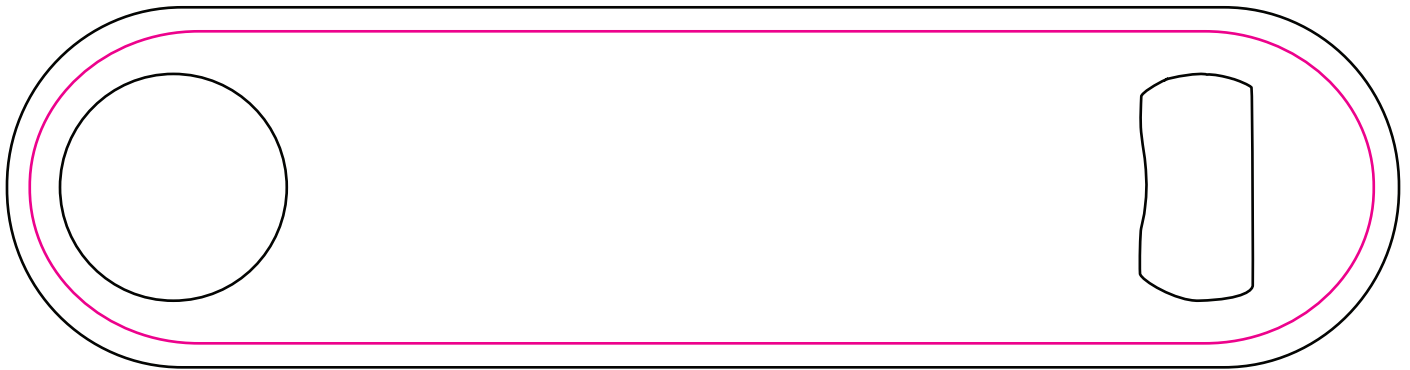

BOTTLE OPENER PROOF

SIDE 1

SIDE 2

T-SSLBO 7" x 1.625"

14 Gauge Powder Coated Steel

Base Coat: WHITE with Metallic Glitter (Sparkle) Finish

Quantity: