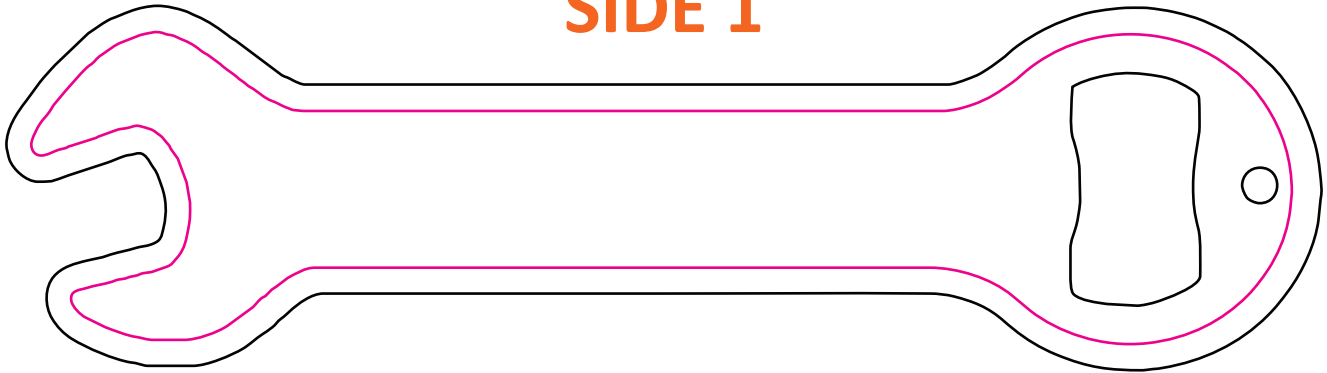

# BOTTLE OPENER PROOF

**SIDE 1**

**SIDE 2**

**V-WREBO 6.5" x 1.6"**

**14 Gauge Powder Coated Steel**

**Base Coat: White with Glitter (Sparkle) Finish**

**OR White with Matte (UV) Print**

**Quantity:**