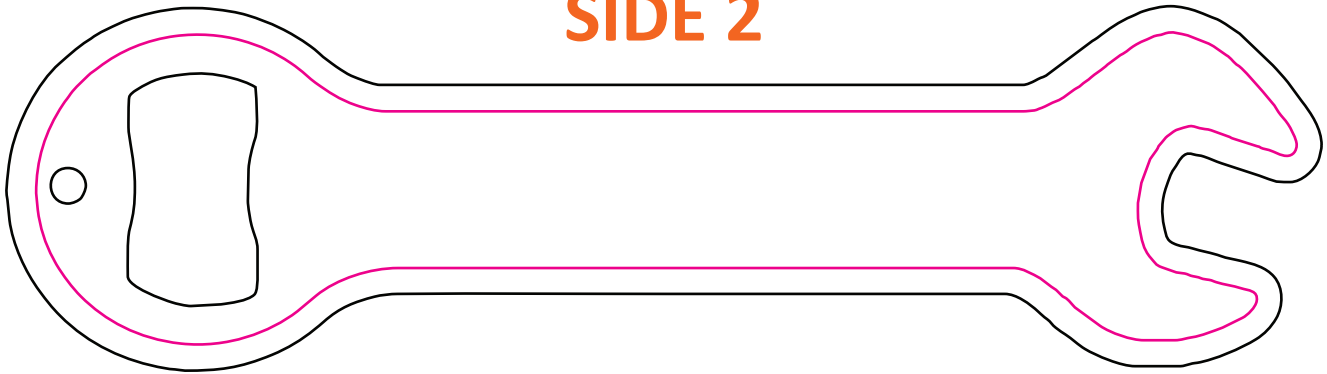

# BOTTLE OPENER PROOF

**SIDE 1**

**SIDE 2**

**V-WREBO 6.5" x 1.6"**

**14 Gauge Powder Coated Steel**

**Base Coat: White with Glitter (Sparkle) Finish**

**OR White with Matte (UV) Print**

**Quantity:**