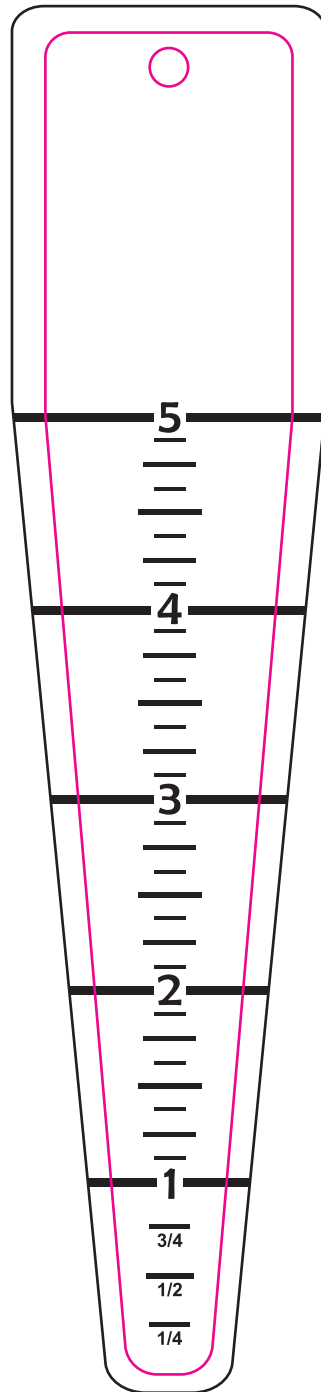

# PLASTIC DEPTH INDICATOR PROOF

I-PSDI 7" x 1 3/8"

Plastic

Base Coat: 4CP UV Print

Quantity: