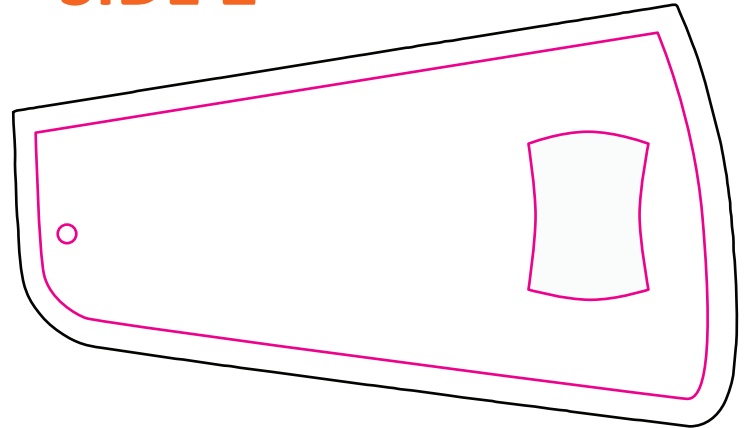

# WING BOTTLE OPENER

**SIDE 1**

**SIDE 2**

**T-WINGBO - 3.5" T x 1.9" W**

**14 Gauge Powder Coated Steel**

**Base Coat: White with Glitter (Sparkle) Finish**

**Quantity: 500**