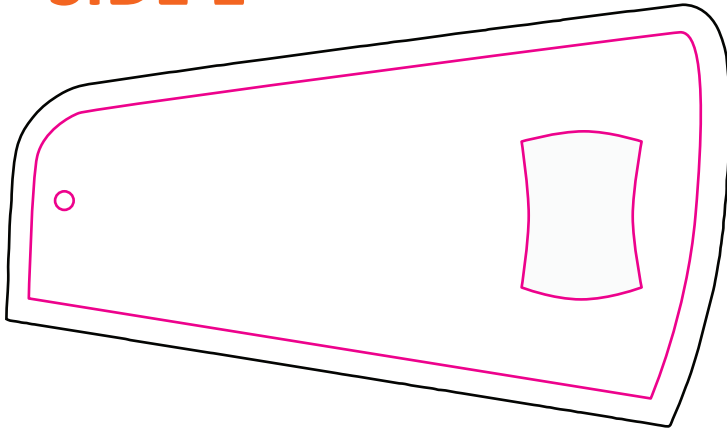

# WING BOTTLE OPENER

**SIDE 1**

**SIDE 2**

**T-WINGBO - 3.5" T x 1.9" W**

**14 Gauge Powder Coated Steel**

**Base Coat: White with Glitter (Sparkle) Finish**

**Quantity: 500**