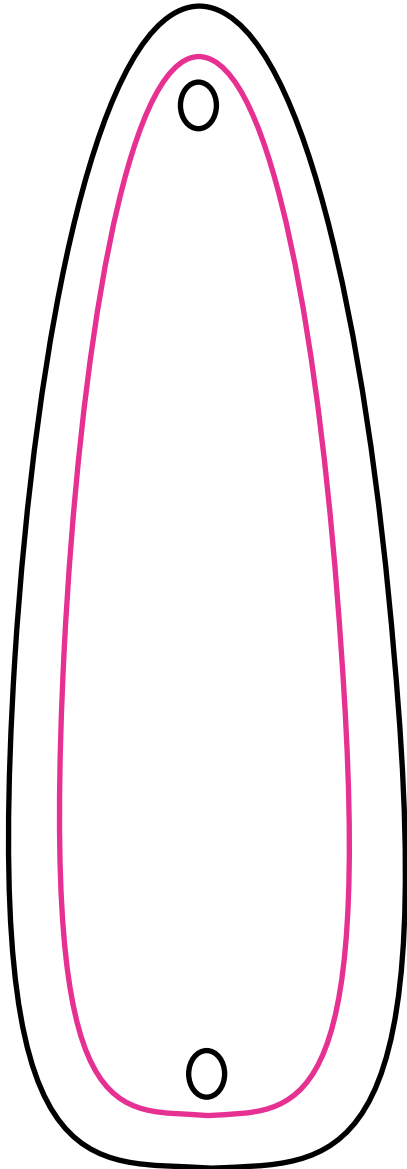

# TROLLING SPOON

**FRONT**

**BACK**

**F-TR34 5.5" x 1.25"**

**14 Gauge Powder Coated Steel**

**Base Coat: WHITE with Metallic Glitter (Sparkle) Finish**

**Hook Color : Silver, Red**

**Quantity:**