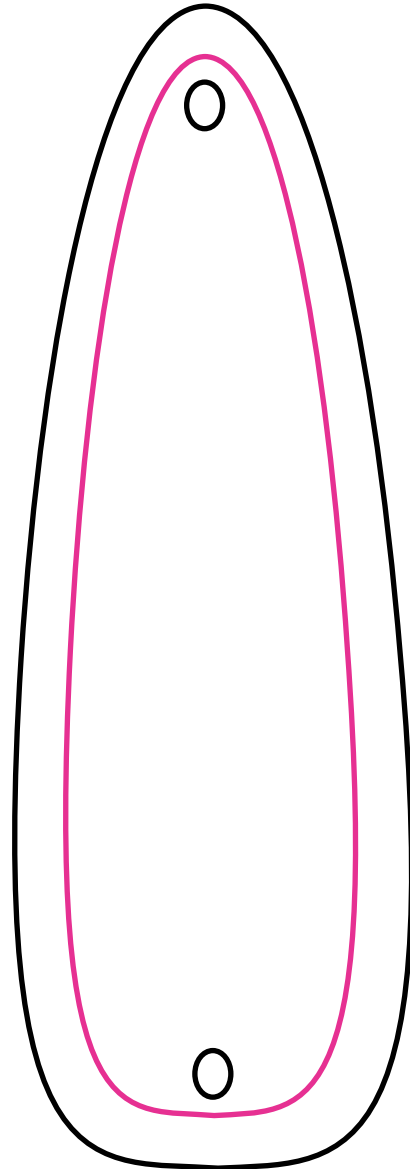

# TROLLING SPOON

**FRONT**

**BACK**

**F-TR34 5.5" x 1.25"**

**14 Gauge Powder Coated Steel**

**Base Coat: WHITE with Metallic Glitter (Sparkle) Finish**

**Hook Color : Silver, Red**

**Quantity:**