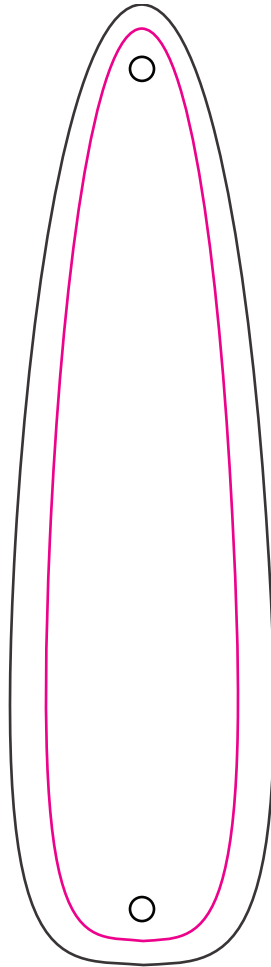

TROLLING SPOON

FRONT

F-TR12 4.75" x 1"
14 Gauge Powder Coated Steel
Base Coat: Silver Metallic
Hook Color : Silver
Quantity: 50