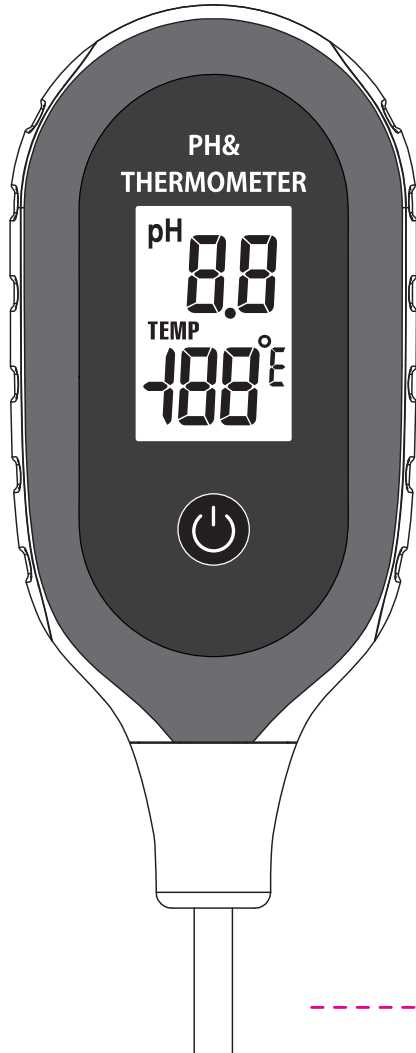

FRONT

BACK

----- Max Imprint Area

I-SPHTM – Soil PH Thermometer
0.875" x 2" Imprint Area on Back
7" Sensor, 12" Total Height
Quantity: **TBD**