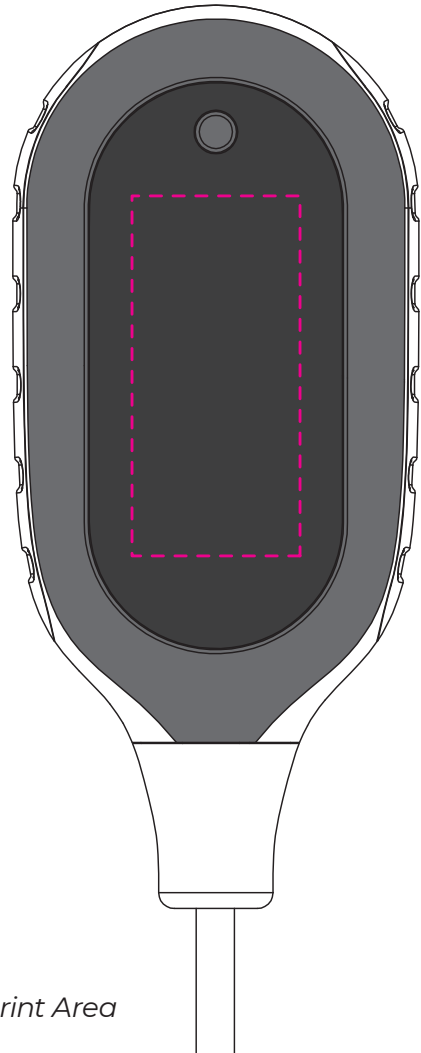

FRONT

BACK

----- Max Imprint Area

I-SPHTM – Soil PH Thermometer
0.875" x 2" Imprint Area on Back
7" Sensor, 12" Total Height
Quantity: **TBD**