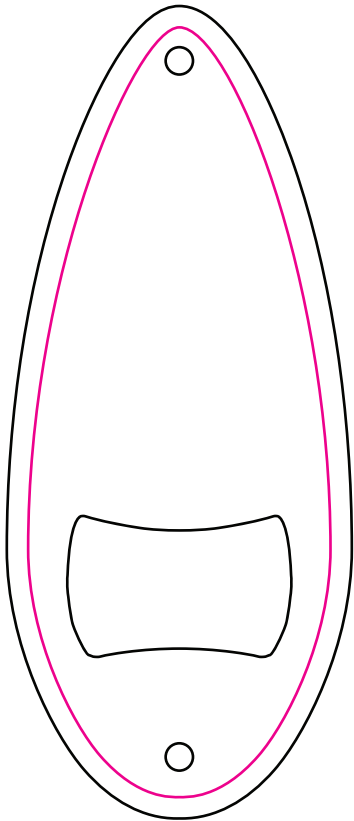

FISHING LURE BOTTLE OPENER

SIDE 1

SIDE 2

F-LBO 4" x 1.55"

14 Gauge Powder Coated Steel

2 sided - 4cp Imprint, Silver single hook attached

Base Coat: WHITE with Metallic Glitter (Sparkle) Finish

Quantity: