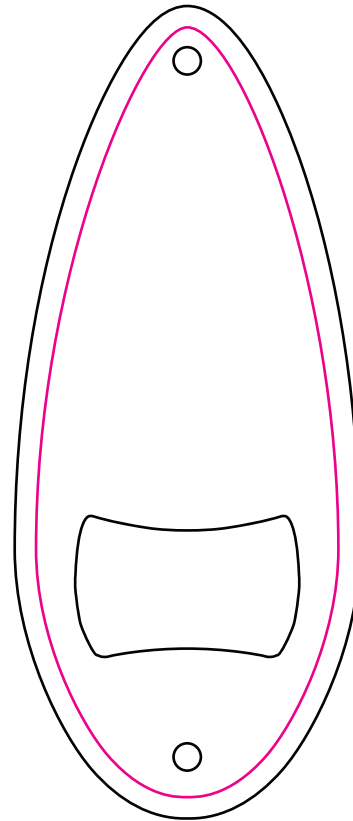

FISHING LURE BOTTLE OPENER

SIDE 1

SIDE 2

F-LBO 4" x 1.55"

14 Gauge Powder Coated Steel

2 sided - 4cp Imprint, Silver single hook attached

Base Coat: WHITE with Metallic Glitter (Sparkle) Finish

Quantity: