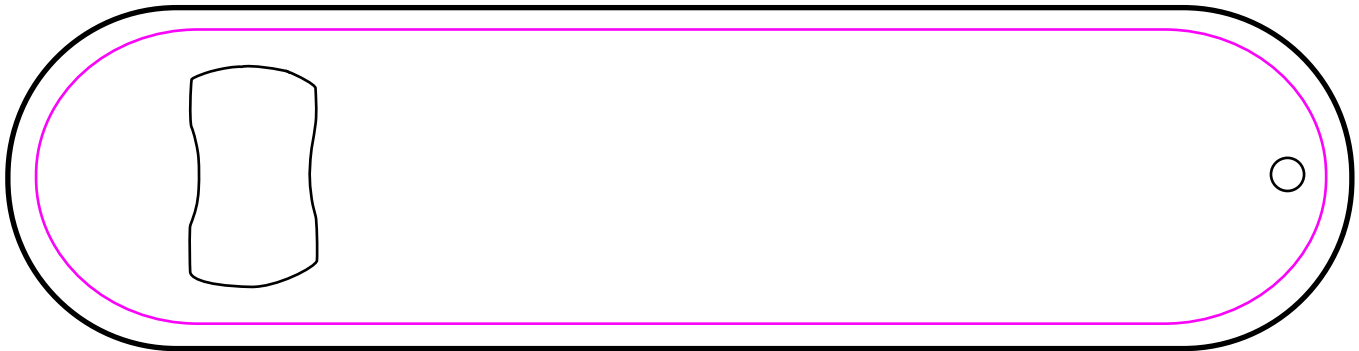

**Large Bar Bottle Opener**  
**2 sided - 4cp imprint**  
**14 gauge powder coated steel**  
**F-LBO 7" x 1.5"**

**SIDE 1**

**SIDE 2**

***Pink line is the actual part***  
***Stretch background design color to outside bleed line***