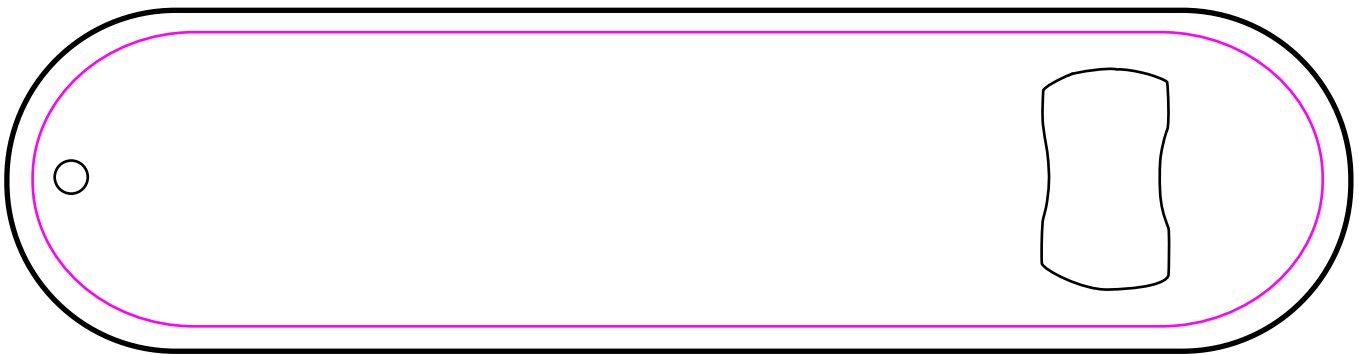

**Large Bar Bottle Opener**  
**2 sided - 4cp imprint**  
**14 gauge powder coated steel**  
**F-LBO 7" x 1.5"**

**SIDE 1**

**SIDE 2**

***Pink line is the actual part***  
***Stretch background design color to outside bleed line***