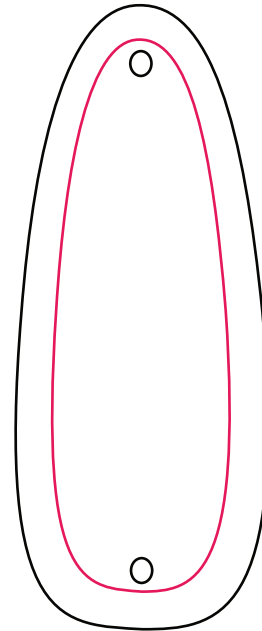

# CASTING SPOON

**FRONT**

**BACK**

**F-FL58 2.875" x 1"**

**14 Gauge Powder Coated Steel**

**Base Coat: WHITE with Metallic Glitter (Sparkle) Finish**

**Hook Color: Silver, Red**

**Quantity: TBD**