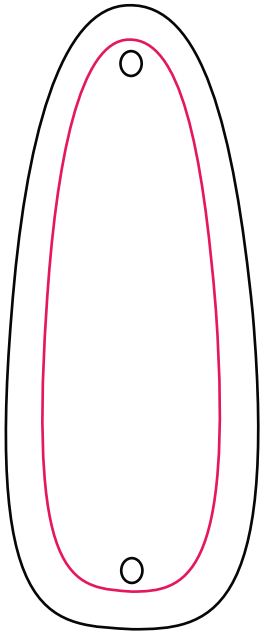

# CASTING SPOON

**FRONT**

**BACK**

**F-FL58 2.875" x 1"**

**14 Gauge Powder Coated Steel**

**Base Coat: WHITE with Metallic Glitter (Sparkle) Finish**

**Hook Color: Silver, Red**

**Quantity: TBD**