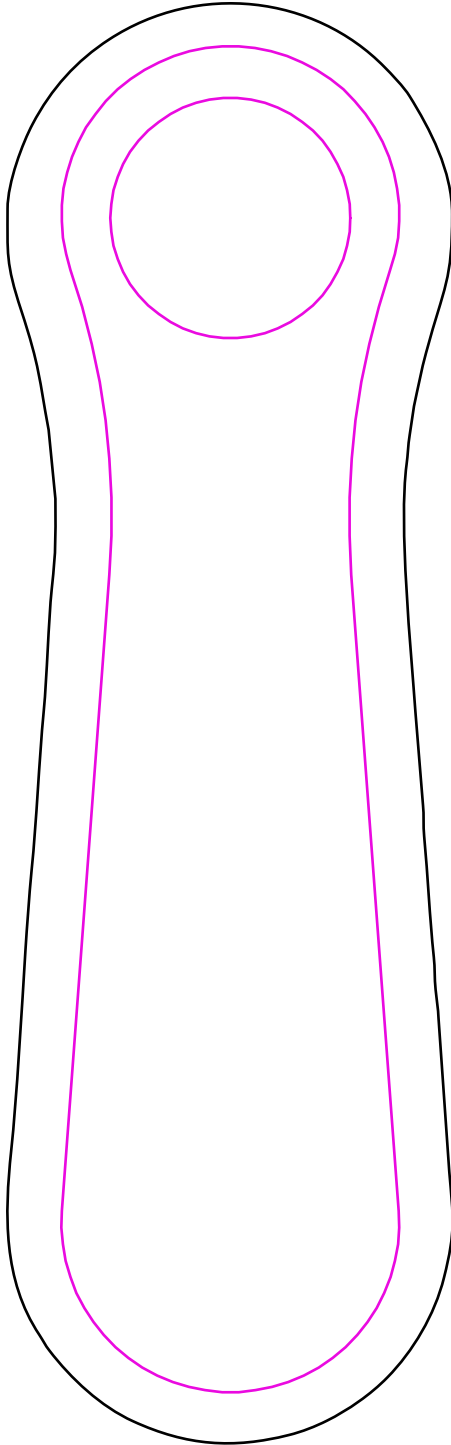

METAL SHOE HORN

SIDE 1

SIDE 2

I-SHOE7 7" x 2"

14 Gauge Powder Coated Steel

Base Coat: WHITE with Metallic Glitter (Sparkle) Finish

Quantity: