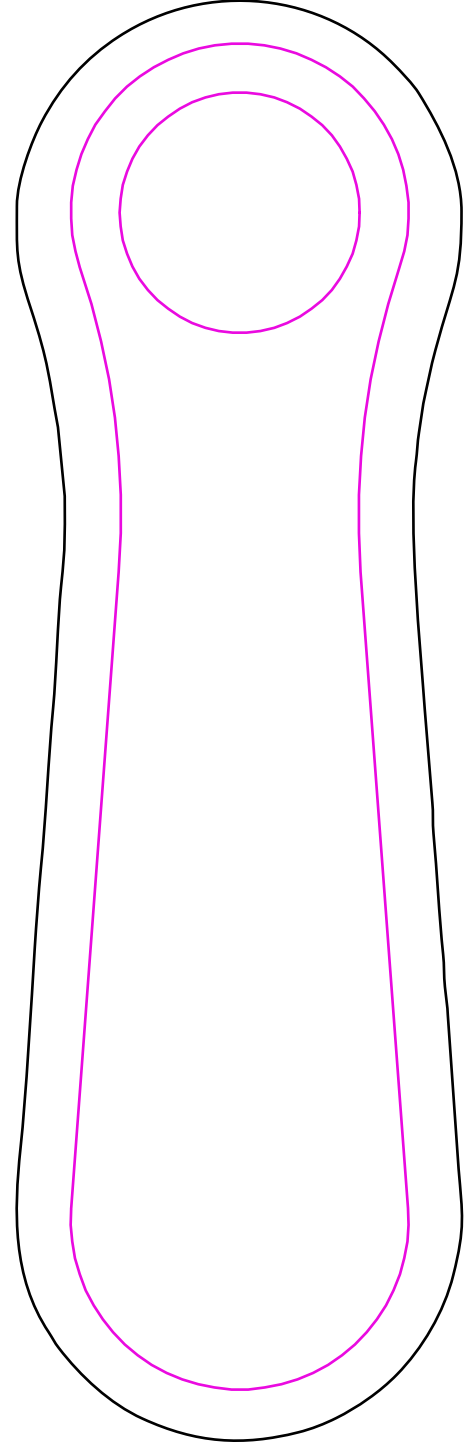

METAL SHOE HORN

SIDE 1

SIDE 2

I-SHOE7 7" x 2"

14 Gauge Powder Coated Steel

Base Coat: WHITE with Metallic Glitter (Sparkle) Finish

Quantity: