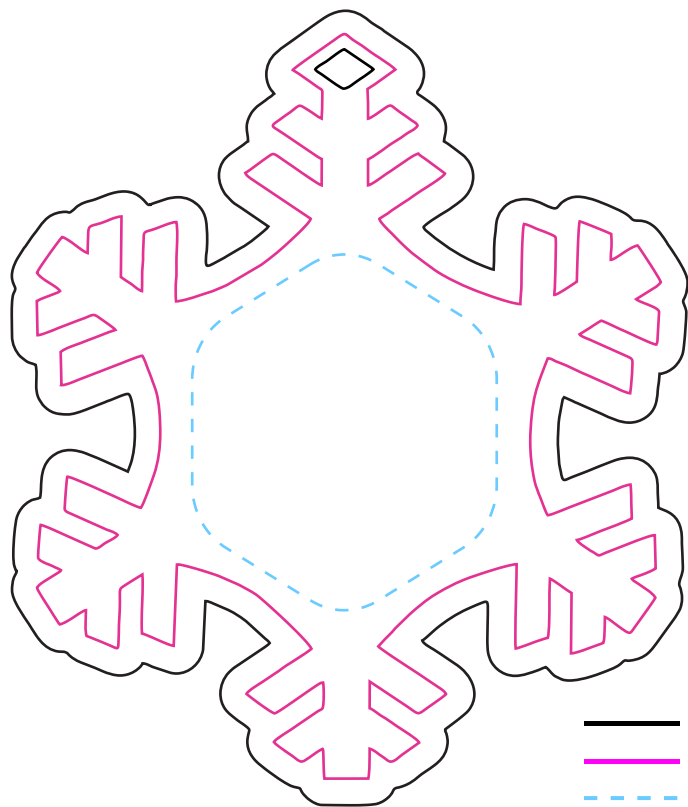

# ROUND METAL ORNAMENT

**Front**

**Back**

— Bleed Line  
— Object Edge  
- - - Text Safe Area

**T-MSFON 3" x 3"**

**14 Gauge Powder Coated Steel**

**Base Coat: White with Metallic Glitter (Sparkle) Finish  
or White with Matte (UV) Print**

**Quantity:**