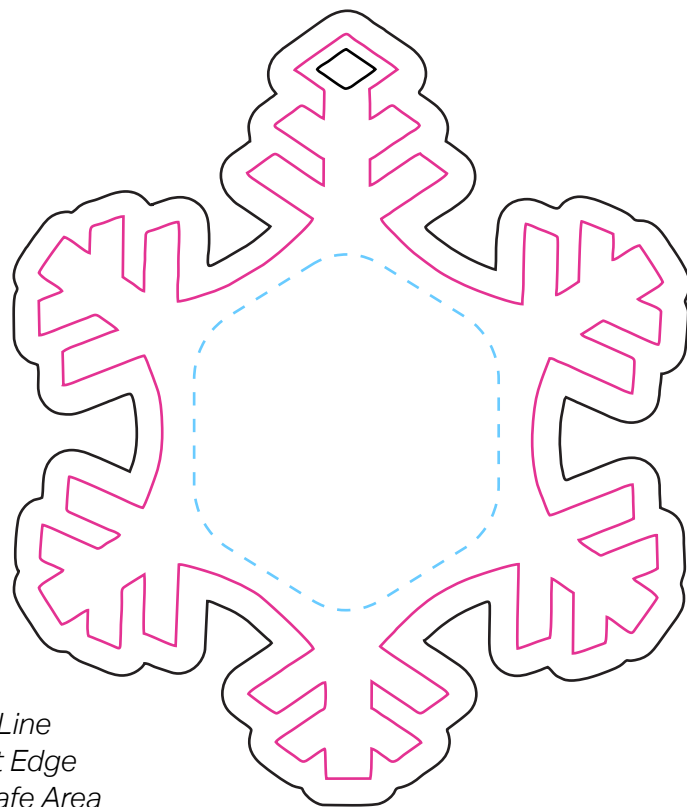

# ROUND METAL ORNAMENT

**Front**

**Back**

— Bleed Line  
— Object Edge  
- - - Text Safe Area

**T-MSFON 3" x 3"**

**14 Gauge Powder Coated Steel**

**Base Coat: White with Metallic Glitter (Sparkle) Finish  
or White with Matte (UV) Print**

**Quantity:**